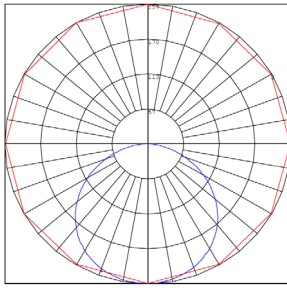

Other Models:

- 9W | 630LM | RSL4-MCT5-ORB

Photometrics: RSL4-MCT5

BUG Rating: B2-U1-G0

9W 5000K, Area 30'x 30' Mounting Height: 9'

Other Views:

Side View

Front View