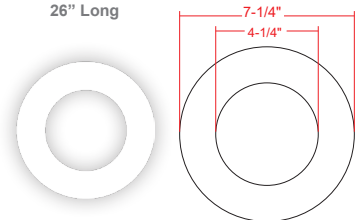

FACTORY-INSTALLED OPTION:

RSL4-GR
Goof Ring For 4in Lights With Butterfly Wings

Example:

1. RSL4-MCT5 (FOR RSL4 9W MCT5 FIXTURE 120V)
2. RSL4-MCT5 OPT-EM-DL1EXT (FOR RSL4 9W MCT5 FIXTURE 120V) (EXTERNAL BATTERY BACKUP)