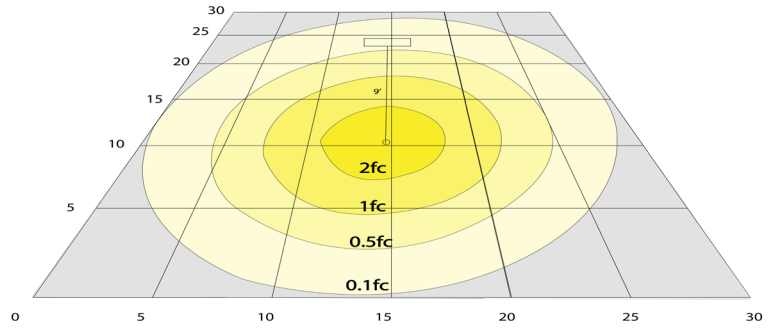

Other Models:

- 9W | 630LM | RSL4-MCT5-ORB

Photometrics: RSL4-MCT5

BUG Rating: B2-U1-G0

9W 5000K, Area 30'x 30' Mounting Height: 9'

Other Views:

Side View

Front View