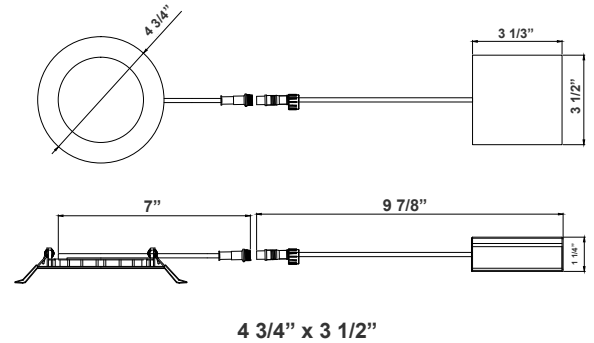

RSL SERIES RESIDENTIAL LIGHTING

RSL4-MCT5
LED ULTRA SLIM RECESSED LIGHTS

Customer Name: _____
Project Name: _____
Note: _____ | Type: _____

LED DOWNLIGHTS (SMOOTH TRIM) - 4" ROUND Ideal for New As Well As Old Residential And Commercial Constructions.

Features

- 4" Smooth Recessed Trim
- Multi CCT (Selectable Switch on the Back of the driver)
- Isolated Driver for Improved Thermal Management
- 5-Year Warranty
- Spun Aluminum with White Powder Coat Finish

Technical Specifications

Electrical:

- Voltage: 120V AC
- Output Voltage: 36VDC
- Power Factor: >0.90
- Wattage: 9W
- Efficacy: 70 LPW
- Total Harmonic Distortion: ≤15 %

Mechanical:

- 1/4" Thick
- Up to 9 AWG18 Wires
- Die-cast Aluminum with white powder coat finish
- Pot Light Housing is Not Required Even for Insulated Ceiling
- Junction box 1-1/4" Thick Included with Fixture
- Typel Crated: Approved for direct contact with insulation
- Maximum Ambient Temperature: -40°F to 104°F
- Damp Location
- 5-Year Warranty

Lighting:

- Dimming: Dimmable Down to 10% Using a Standard TRIAC LED Dimmer
- Lens: 0.125" White Translucent Acrylic
- Can Rotate after Installation to Align
- LED: Seoul DOB (Driver On Board) Technology
- Optics: White Translucent Acrylic
- Total Lumens: 630LM
- Color Temperatures: 2700K/ 3000K/ 3500K/ 4000K/ 5000K
- Multi CCT (Selectable Switch on the Back of the driver)
- Color Rendering Index: CRI ≥ 80
- Beam Angle: 100°-110°
- Rated life: 50,000 hrs

Applications:

- LED recessed trims have been designed to be a flexible lighting solution for new construction applications, Ideal for closets, storage areas, attics, corridors, or general lighting solutions for residential and commercial applications

Other Models:

- 9W | 630LM | RSL4-MCT5-ORB